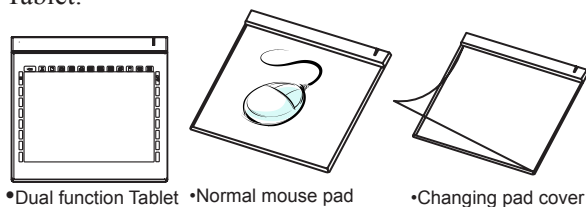

2. Hardware introduce Tablet:

Pen: