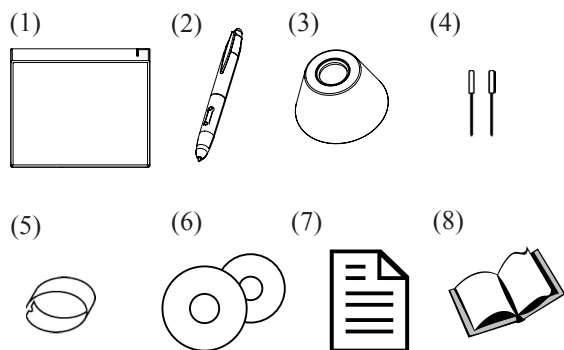

## Quick Start Guide

Congratulation on purchase of Slim Tablet.

Slim Tablet is a wide active area design so that you can use it with your wide screen without distortion problem. Moreover, in Windows® Vista™, there are lots of pen features such like, note taking, handwriting recognitions, and gesture recognitions to make you get the result you want quickly and easily. Just follow this quick guide and enjoy your e-life with our Slim Tablet.

### 1. Package content

No.	Name	Qty.
(1)	Tablet	1
(2)	New boss pen	1
(3)	Pen holder	1
(4)	Pen tip	2
(5)	Pen tweezers	1
(6)	CD	2
(7)	Quick guide	1
(8)	Application guide	1

### Specification:

Slim Tablet 12.1" Wide	
Active area	10"×6.25"
Outline Dimension	306×257×9mm
Resolution	1000 lpi.
Report rate	125rps
Pen Pressure	1024 levels
Reading high	Max 10 mm
Macro keys	Top- 13; Right-8; Left-8
LED indicator	1 blue LED
Power consumption	Max 40mA
Interface	USB 1.1 (full Speed)
USB cable	1.5 meters
Support Mac OSX system	
Support Windows® 2000/XP/ Vista™	